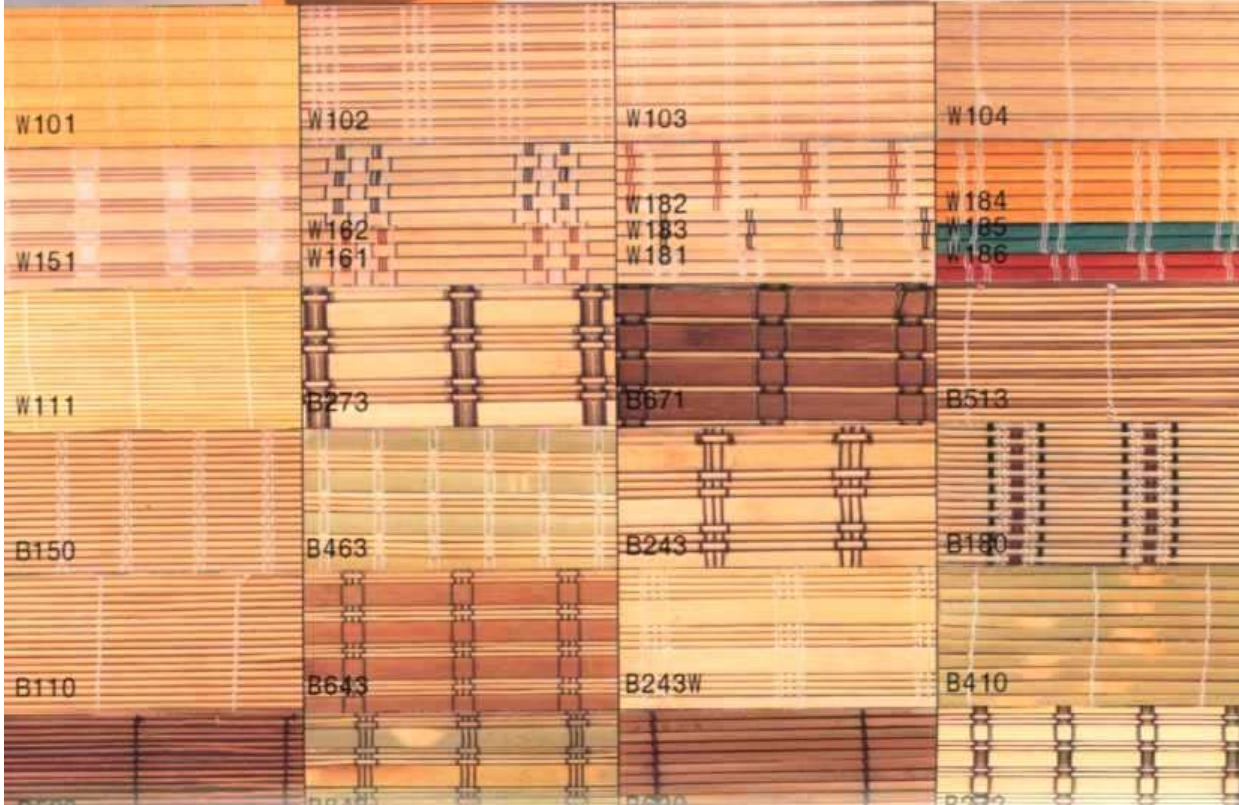

# Wooden Bamboo Roller Color Chart